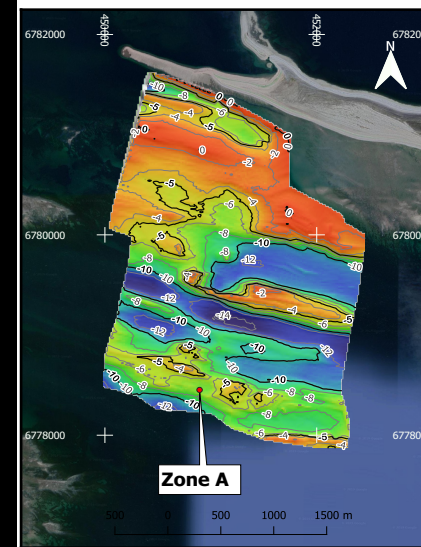

Working on our ocean

- Place naming
- SmartICE monitoring
- Marine mapping
- Monitoring wildlife health
- Water quality monitoring
- Documenting coastal travel routes
- Documenting use activities along the coast