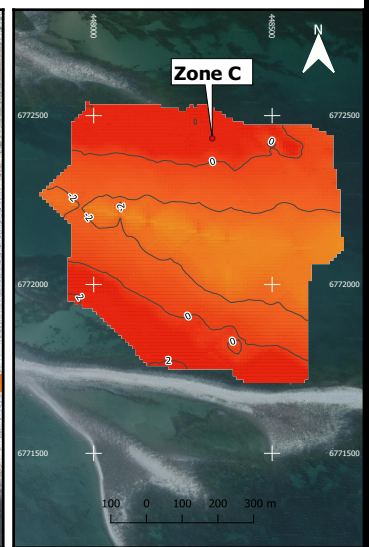

Working on our ocean

- Place naming
- SmartICE monitoring
- Marine mapping
- Monitoring wildlife health
- Water quality monitoring
- Documenting coastal travel routes
- Documenting use activities along the coast