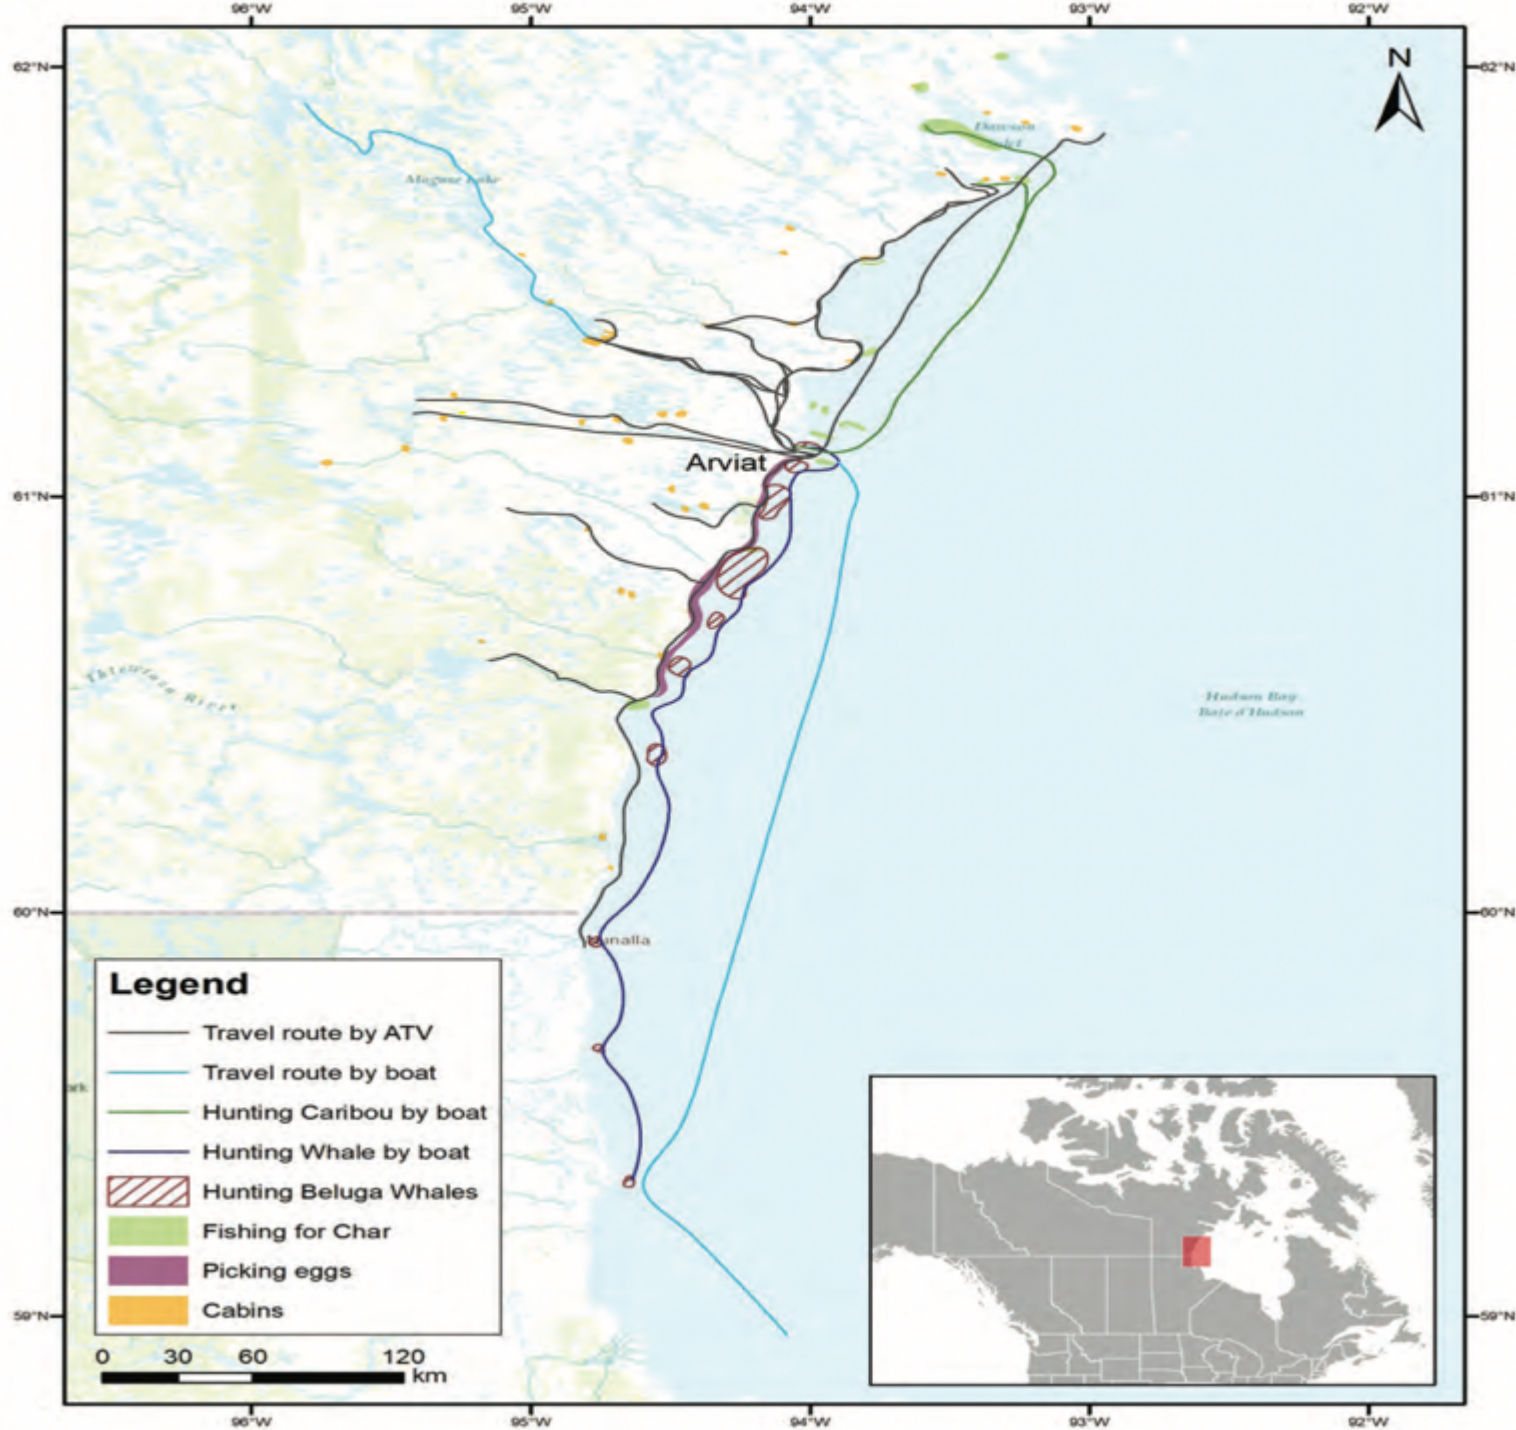

Sentry Island Bathymetry Map

Cartographic reference:
Horizontal Datum: NAD83
Projection: UTM zone 15N (EPSG:32615)
Vertical Datum: Chart datum (m)

Technical note:
This survey was done by the Aqqiumavvik society
Equipment: Hydroball

Surveyors:
Jason Curly
Andrew (Balam)
Aupaa
Wayne

Depth @ Chart Datum
-14.0
-12.0
-10.0
-8.0
-6.0
-4.0
-2.0
0.0
0.5

Translating Research/ Potential Impacts

Regardless of where ships travel they are having an effect and are leaving contaminants in the sea. The sea around Arviat is becoming shallower. In shallower water, the effect of contaminants on animals and the people who eat them will be greater.