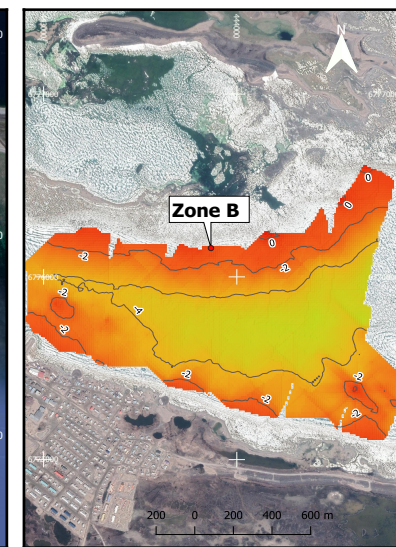

Working on our ocean

- Place naming
- SmartICE monitoring
- Marine mapping
- Monitoring wildlife health
- Water quality monitoring
- Documenting coastal travel routes
- Documenting use activities along the coast