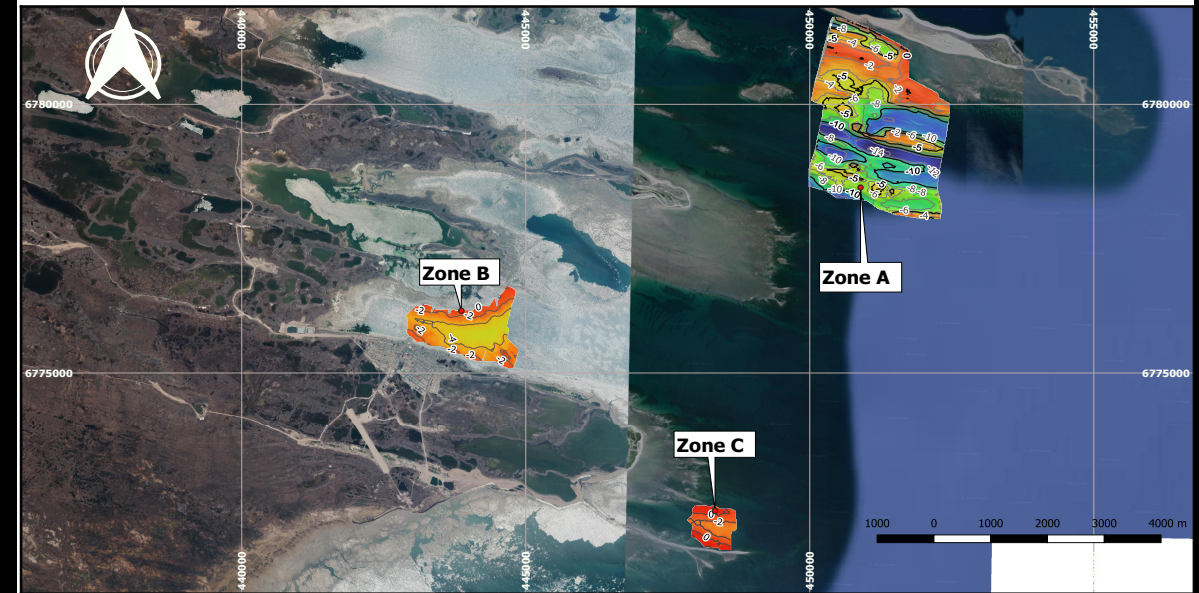

Working on our ocean

- Place naming
- SmartICE monitoring
- Marine mapping
- Monitoring wildlife health
- Water quality monitoring
- Documenting coastal travel routes
- Documenting use activities along the coast